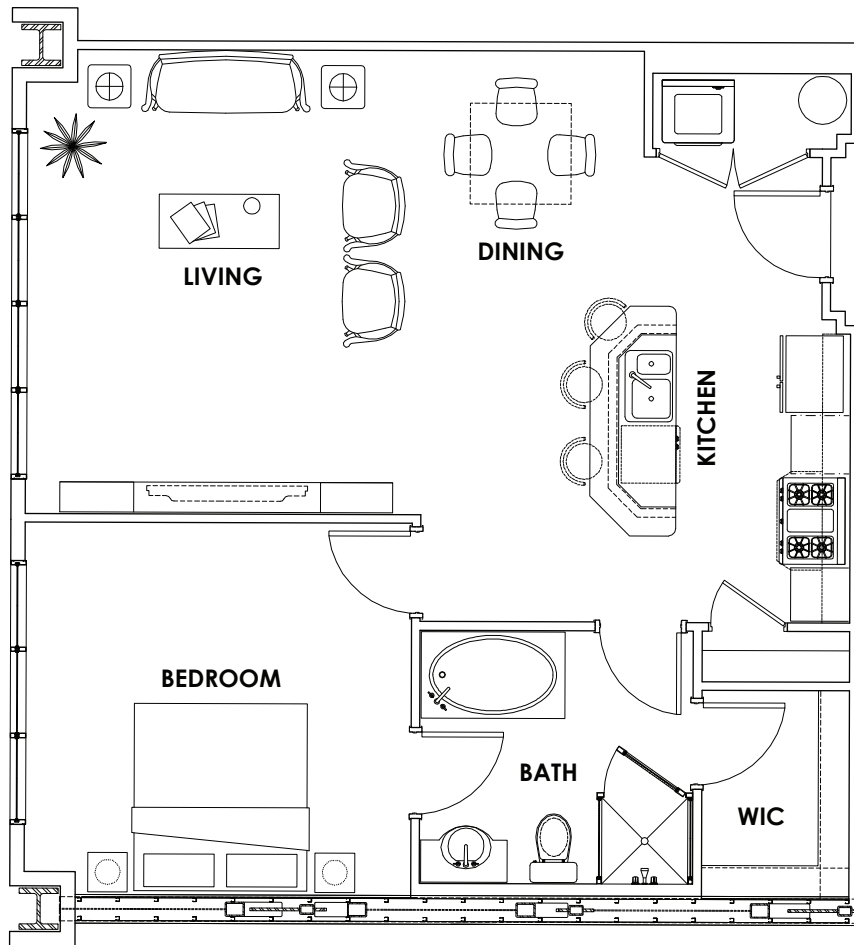

KNOW WHEN TO SAY YES

**TYPICAL STUDIO
596 TO 622 SQ. FT.**

866-444-2029 WWW.VERGELIVING.COM

"These are preliminary layouts only. The developer reserves the right to make changes to floor plans, project design, specifications, and features. Final dimensions, square footage, and floor plans may vary."

KNOW WHEN TO SAY YES

**TYPICAL 1 BEDROOM
824 TO 912 SQ. FT.**

866-444-2029 WWW.VERGELIVING.COM

"These are preliminary layouts only. The developer reserves the right to make changes to floor plans, project design, specifications, and features. Final dimensions, square footage, and floor plans may vary."

KNOW WHEN TO SAY YES

**TYPICAL 2 BEDROOM
1,114 TO 1,339 SQ. FT.**

866-444-2029 WWW.VERGELIVING.COM

"These are preliminary layouts only. The developer reserves the right to make changes to floor plans, project design, specifications, and features. Final dimensions, square footage, and floor plans may vary."

KNOW WHEN TO SAY YES

**TYPICAL 2 BEDROOM LOFT
1,170 TO 1,499 SQ. FT.**

866-444-2029 WWW.VERGELIVING.COM

"These are preliminary layouts only. The developer reserves the right to make changes to floor plans, project design, specifications, and features. Final dimensions, square footage, and floor plans may vary."