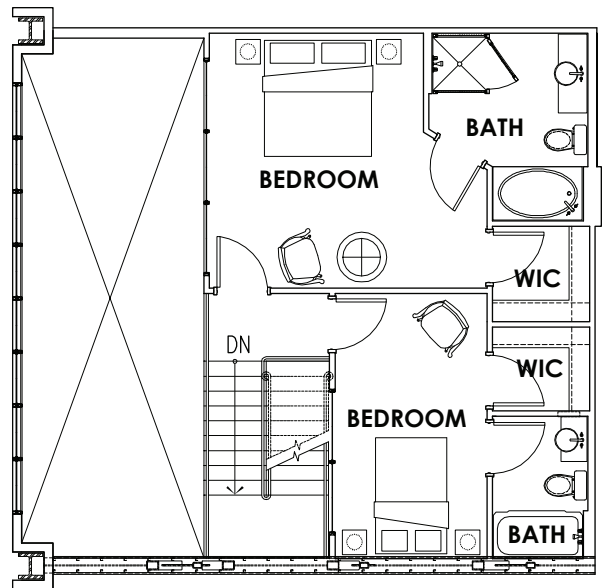

KNOW WHEN TO SAY YES

**TYPICAL 1 BEDROOM
824 TO 912 SQ. FT.**

866-444-2029 WWW.VERGELIVING.COM

"These are preliminary layouts only. The developer reserves the right to make changes to floor plans, project design, specifications, and features. Final dimensions, square footage, and floor plans may vary."

KNOW WHEN TO SAY YES

**TYPICAL 2 BEDROOM
1,114 TO 1,339 SQ. FT.**

866-444-2029 WWW.VERGELIVING.COM

"These are preliminary layouts only. The developer reserves the right to make changes to floor plans, project design, specifications, and features. Final dimensions, square footage, and floor plans may vary."

KNOW WHEN TO SAY YES

**TYPICAL 2 BEDROOM LOFT
1,170 TO 1,499 SQ. FT.**

866-444-2029 WWW.VERGELIVING.COM

"These are preliminary layouts only. The developer reserves the right to make changes to floor plans, project design, specifications, and features. Final dimensions, square footage, and floor plans may vary."

KNOW WHEN TO SAY YES

TYPICAL 3 BEDROOM LOFT
1,428 TO 1,581 SQ. FT.

866-444-2029 **WWW.VERGELIVING.COM**

"These are preliminary layouts only. The developer reserves the right to make changes to floor plans, project design, specifications, and features. Final dimensions, square footage, and floor plans may vary."