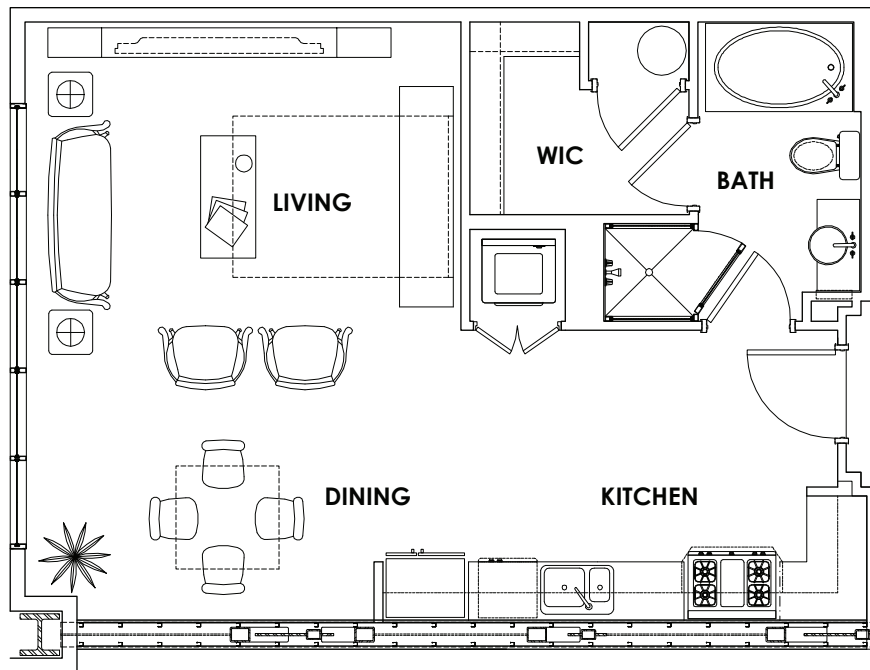

KNOW WHEN TO SAY YES

**TYPICAL STUDIO
596 TO 622 SQ. FT.**

866-444-2029 WWW.VERGELIVING.COM

"These are preliminary layouts only. The developer reserves the right to make changes to floor plans, project design, specifications, and features. Final dimensions, square footage, and floor plans may vary."

KNOW WHEN TO SAY YES

**TYPICAL 1 BEDROOM
824 TO 912 SQ. FT.**

866-444-2029 WWW.VERGELIVING.COM

"These are preliminary layouts only. The developer reserves the right to make changes to floor plans, project design, specifications, and features. Final dimensions, square footage, and floor plans may vary."

KNOW WHEN TO SAY YES

**TYPICAL 2 BEDROOM
1,114 TO 1,339 SQ. FT.**

866-444-2029 WWW.VERGELIVING.COM

"These are preliminary layouts only. The developer reserves the right to make changes to floor plans, project design, specifications, and features. Final dimensions, square footage, and floor plans may vary."

KNOW WHEN TO SAY YES

**TYPICAL 2 BEDROOM LOFT
1,170 TO 1,499 SQ. FT.**

866-444-2029 WWW.VERGELIVING.COM

"These are preliminary layouts only. The developer reserves the right to make changes to floor plans, project design, specifications, and features. Final dimensions, square footage, and floor plans may vary."