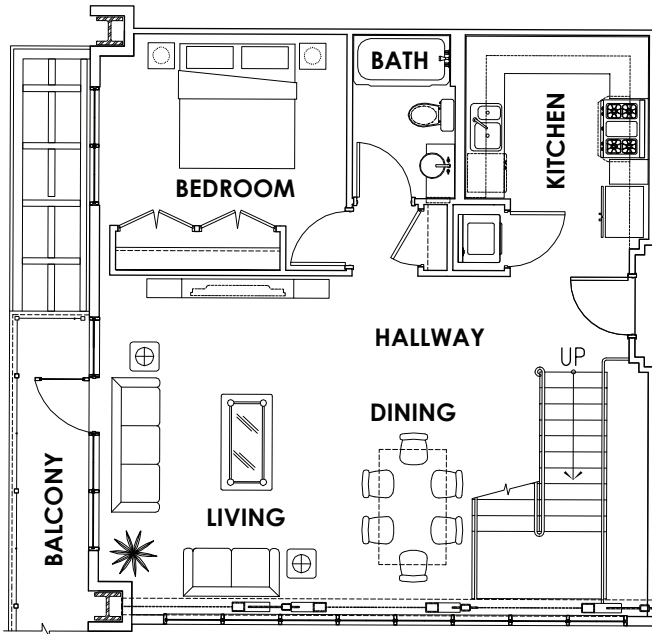

KNOW WHEN TO SAY YES

**TYPICAL 2 BEDROOM
1,114 TO 1,339 SQ. FT.**

866-444-2029 WWW.VERGELIVING.COM

"These are preliminary layouts only. The developer reserves the right to make changes to floor plans, project design, specifications, and features. Final dimensions, square footage, and floor plans may vary."

KNOW WHEN TO SAY YES

**TYPICAL 2 BEDROOM LOFT
1,170 TO 1,499 SQ. FT.**

866-444-2029 WWW.VERGELIVING.COM

"These are preliminary layouts only. The developer reserves the right to make changes to floor plans, project design, specifications, and features. Final dimensions, square footage, and floor plans may vary."

KNOW WHEN TO SAY YES

TYPICAL 3 BEDROOM LOFT
1,428 TO 1,581 SQ. FT.

866-444-2029 **WWW.VERGELIVING.COM**

"These are preliminary layouts only. The developer reserves the right to make changes to floor plans, project design, specifications, and features. Final dimensions, square footage, and floor plans may vary."