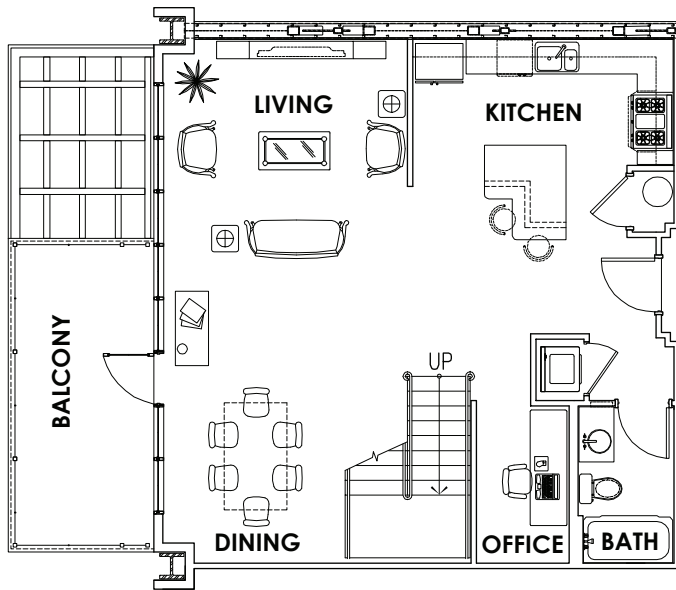

KNOW WHEN TO SAY YES

**TYPICAL 1 BEDROOM
824 TO 912 SQ. FT.**

866-444-2029 WWW.VERGELIVING.COM

"These are preliminary layouts only. The developer reserves the right to make changes to floor plans, project design, specifications, and features. Final dimensions, square footage, and floor plans may vary."

KNOW WHEN TO SAY YES

**TYPICAL 2 BEDROOM
1,114 TO 1,339 SQ. FT.**

866-444-2029 WWW.VERGELIVING.COM

"These are preliminary layouts only. The developer reserves the right to make changes to floor plans, project design, specifications, and features. Final dimensions, square footage, and floor plans may vary."

KNOW WHEN TO SAY YES

**TYPICAL 2 BEDROOM LOFT
1,170 TO 1,499 SQ. FT.**

866-444-2029 WWW.VERGELIVING.COM

"These are preliminary layouts only. The developer reserves the right to make changes to floor plans, project design, specifications, and features. Final dimensions, square footage, and floor plans may vary."

KNOW WHEN TO SAY YES

TYPICAL 3 BEDROOM LOFT
1,428 TO 1,581 SQ. FT.

866-444-2029 **WWW.VERGELIVING.COM**

"These are preliminary layouts only. The developer reserves the right to make changes to floor plans, project design, specifications, and features. Final dimensions, square footage, and floor plans may vary."