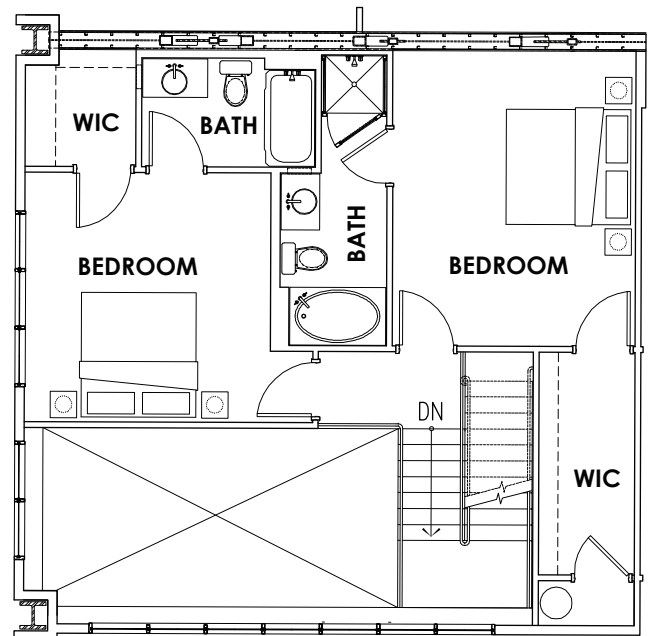

KNOW WHEN TO SAY YES

**TYPICAL 2 BEDROOM
1,114 TO 1,339 SQ. FT.**

866-444-2029 WWW.VERGELIVING.COM

"These are preliminary layouts only. The developer reserves the right to make changes to floor plans, project design, specifications, and features. Final dimensions, square footage, and floor plans may vary."

KNOW WHEN TO SAY YES

**TYPICAL 2 BEDROOM LOFT
1,170 TO 1,499 SQ. FT.**

866-444-2029 WWW.VERGELIVING.COM

"These are preliminary layouts only. The developer reserves the right to make changes to floor plans, project design, specifications, and features. Final dimensions, square footage, and floor plans may vary."

KNOW WHEN TO SAY YES

TYPICAL 3 BEDROOM LOFT
1,428 TO 1,581 SQ. FT.

866-444-2029 **WWW.VERGELIVING.COM**

"These are preliminary layouts only. The developer reserves the right to make changes to floor plans, project design, specifications, and features. Final dimensions, square footage, and floor plans may vary."