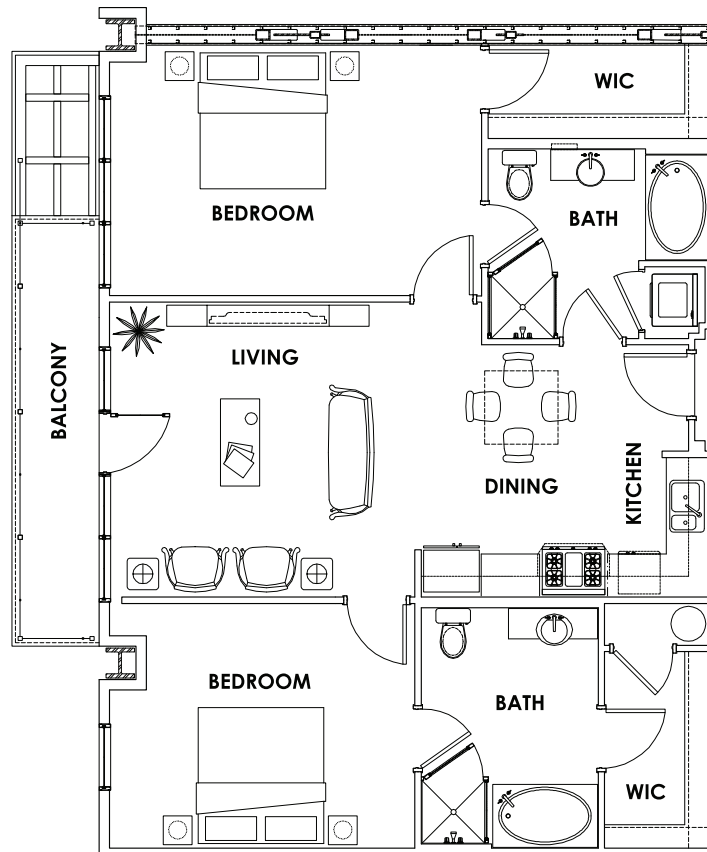

KNOW WHEN TO SAY YES

**TYPICAL 1 BEDROOM
824 TO 912 SQ. FT.**

866-444-2029 WWW.VERGELIVING.COM

"These are preliminary layouts only. The developer reserves the right to make changes to floor plans, project design, specifications, and features. Final dimensions, square footage, and floor plans may vary."

KNOW WHEN TO SAY YES

**TYPICAL 2 BEDROOM
1,114 TO 1,339 SQ. FT.**

866-444-2029 WWW.VERGELIVING.COM

"These are preliminary layouts only. The developer reserves the right to make changes to floor plans, project design, specifications, and features. Final dimensions, square footage, and floor plans may vary."

KNOW WHEN TO SAY YES

**TYPICAL 2 BEDROOM LOFT
1,170 TO 1,499 SQ. FT.**

866-444-2029 WWW.VERGELIVING.COM

"These are preliminary layouts only. The developer reserves the right to make changes to floor plans, project design, specifications, and features. Final dimensions, square footage, and floor plans may vary."